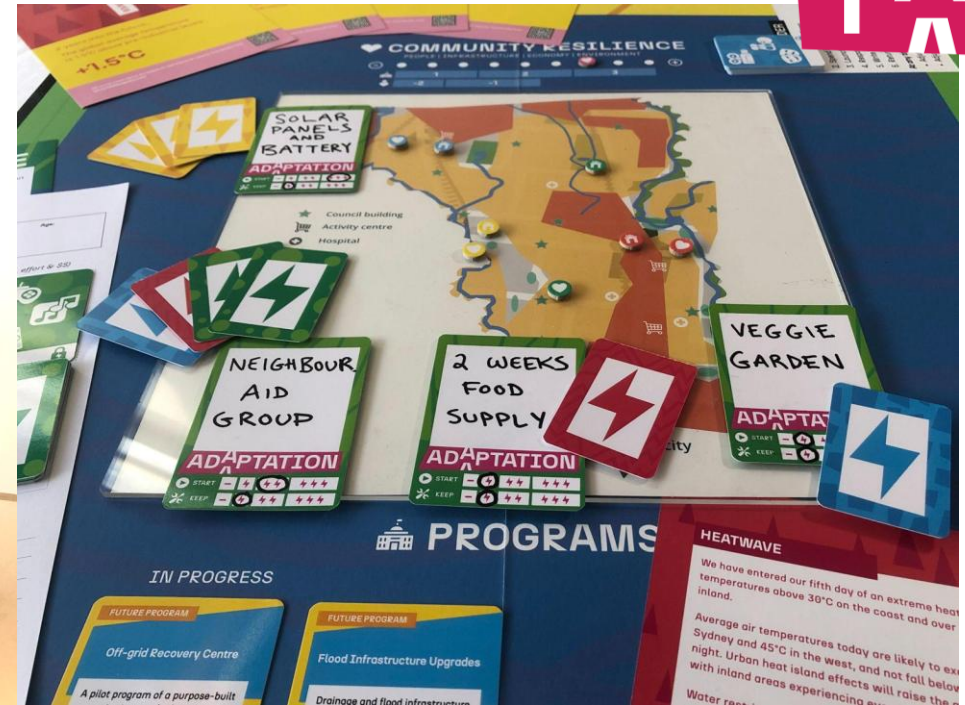

The Peers wildfire in Yellowhead County on May 30, 2025. Handout/The Canadian Press

What did you learn today  
being more climate res  
your life?

# The Adaptation Game (TAG): Community-oriented and map- based participatory experience

The box

Components

**TAG** couples a core game system with place-based maps, environmental shocks and challenges that are unique to local communities

Digital representation

At the table